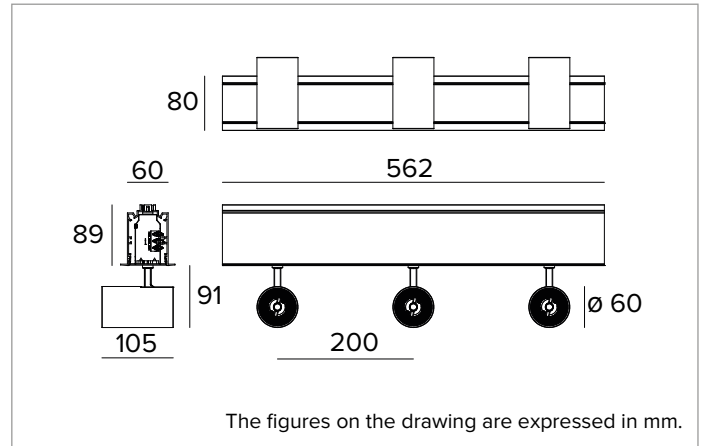

SOURCE

High efficiency Chip on Board LED Ra90.

Energy efficiency class: D

Nominal power: 3x14W

Nominal flux: 3x1817lm

Colour rendering index: 90

Rf: 92

Rg: 101

CCT nominal: 3000K

Lifetime (L80/B10): >50000h tq +25°C

ILLUMINOTECHNICAL CHARACTERISTICS

Convex faceted highly reflective anodised aluminium precision optics with an opaque black silicone cut off ring.

Beam angles: FL

Optical efficiency: 77%

Fixture flux: 3x1405lm

Luminous efficacy: 92lm/W

Photobiological safety: Compliant with RG1 low risk group

MECHANICAL CHARACTERISTICS

Painted extruded aluminium linear body. Projectors with a die-cast painted aluminium body. The optical unit can be adjusted from 0° a 90° on the vertical plane and 355° on the horizontal plane with the possibility to block the beam with a mechanical locking system on the horizontal plane and a friction locking system on the vertical plane.

Colour and finish: Plaster white

Dimensions: L=562mm

Weight: 4.3Kg

Version: 3xLABEL 6

Degree of protection: IP20

ELECTRICAL CHARACTERISTICS

Integrated electronic ON-OFF power supply. Complete with electrical cables to guarantee feeding continuity (max 2kW).

Fixture Power: 3x15W

Power supply: 220-240Vac 50/60Hz

Insulation Class: CLASS 1

Type of driver / Control: ON-OFF

Driver included: YES

Class F: YES

SAFE FLICKER: PstLM=<1 and SVM=<0.4 (IEC TR 61547-1 and IEC TR 63158), to ensure a more comfortable and safe light

Ambient temperature: 0°C / +25°C

INSTALLATION

For linear configurations complete with a special connector to attach to the power supply. To be completed with end caps.

NOTES

The arm is always supplied in the same colour as the body of the projector. 110-277Vac version available on request.

WARRANTY

5 years.

WARNING

Luminaire designed for disposal/recycling at end-of-life. Replaceable (LED only) light source by a professional. Replaceable control gear by a professional.

Due to the technological evolution of the electronic components, the data provided may be updated, and as such, confirmation must be requested during the order process.

Luminous flux and power supply have +/-10% tolerances with respect to the indicated value. tq +25°C (CIE 121).

We reserve the right to make technical changes.

Targetti Sankey S.r.l.
Via Pratese, 164
50145 Firenze - Italy
Tel: +39 055 37911
targetti.com
targetti@targetti.com

CCIAA Firenze
Share Capital:
€ 500.000,00
VAT N. (IT):
01537660480
R.E.A: FI-275656

TARGETTI